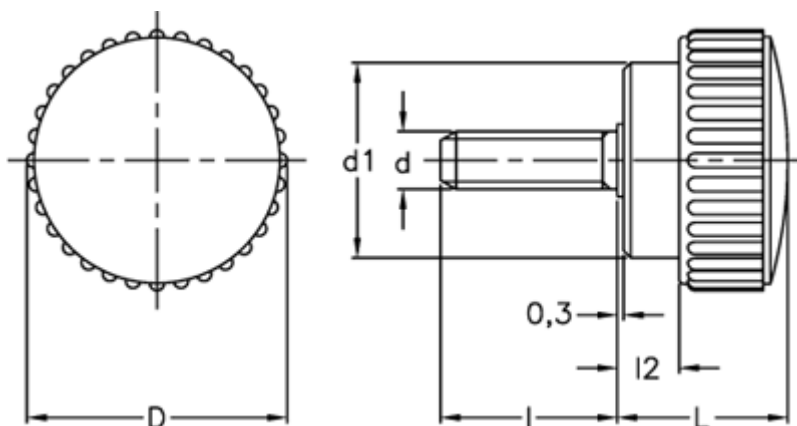

# Data Sheet

Article number: 2302002523

Description: E+G Knurled grip knob  
B.193/30 p-M8x40

## Measures

---

D	=	31
d1	=	24
d 6g	=	M8
l	=	40
L	=	18
l2	=	6